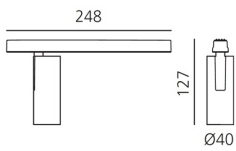

Vector Magnetic 40 - 20° 4000K DALI Brushed silver

Carlotta de Bevilacqua

IP20   Dimmbar: +  -

LUMINAIRE

- Watt: **10W**
- Lichtstrom (lm): **626lm**
- CCT: **4000K**
- Efficiency: **69%**
- Efficacy: **62.6lm/W**
- CRI: **90**
- Dimmable Typology: **Dali**

Anmerkungen

For operation use only Artemide Power Supply kit.

BESCHREIBUNG

Four sizes with three different beam angles each (spot, flood, wide flood) obtained by means of refractive or hybrid optical units. Junction arm integrated in the spotlight's body to keep the barycentre aligned with the track and prevent any imbalance in possible suspension versions of the track. The junction allows 360° rotation and 90° tilting for maximum emission adjustment freedom.

DIMENSION

- Höhe: **cm 12.7**
- Breite: **cm 4**
- Länge Fuß: **cm 24.8**
- Neigung: **-90+90**
- Drehung: **360°**
- Gewicht: **cm 0.3**

INKLUSIVE LICHTQUELLEN

- Kategorie: **Led**
- Anzahl: **1**
- Watt: **10W**
- Farbtemperatur(K): **4000K**
- Color Tolerance: **MacAdam 3SDCM**
- Service Life: **L70 (6K) 50000h**