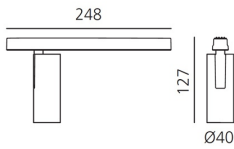

Vector Magnetic 40 - 28° 2700K DALI Black

Carlotta de Bevilacqua

IP20   Dimmbar: 

LUMINAIRE

- Watt: **10W**
- Lichtstrom (lm): **491lm**
- CCT: **2700K**
- Efficiency: **63%**
- Efficacy: **49.1lm/W**
- CRI: **90**
- Dimmable Typology: **Dali**

Anmerkungen

For operation use only Artemide Power Supply kit.

BESCHREIBUNG

Four sizes with three different beam angles each (spot, flood, wide flood) obtained by means of refractive or hybrid optical units. Junction arm integrated in the spotlight's body to keep the barycentre aligned with the track and prevent any imbalance in possible suspension versions of the track. The junction allows 360° rotation and 90° tilting for maximum emission adjustment freedom.

DIMENSION

- Höhe: **cm 12.7**
- Breite: **cm 4**
- Länge Fuß: **cm 24.8**
- Neigung: **-90+90**
- Drehung: **360°**
- Gewicht: **cm 0.3**

INKLUSIVE LICHTQUELLEN

- Kategorie: **Led**
- Anzahl: **1**
- Watt: **10W**
- Farbtemperatur(K): **2700K**
- CRI: **90**
- Color Tolerance: **MacAdam 3SDCM**
- Service Life: **L70 (6K) 50000h**