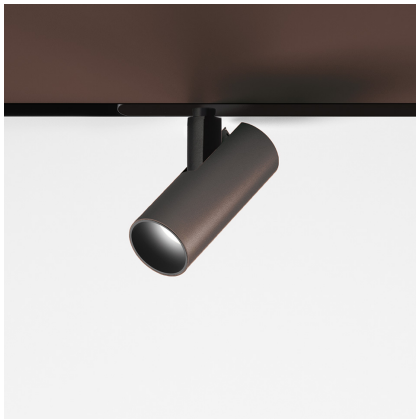

Vector Magnetic 40 - 28° 2700K DALI Brushed bronze

Carlotta de Bevilacqua

IP20   Dimmbar: 

LUMINAIRE

- Watt: **10W**
- Lichtstrom (lm): **491lm**
- CCT: **2700K**
- Efficiency: **63%**
- Efficacy: **49.1lm/W**
- CRI: **90**
- Dimmable Typology: **Dali**

Anmerkungen

For operation use only Artemide Power Supply kit.

BESCHREIBUNG

Four sizes with three different beam angles each (spot, flood, wide flood) obtained by means of refractive or hybrid optical units. Junction arm integrated in the spotlight's body to keep the barycentre aligned with the track and prevent any imbalance in possible suspension versions of the track. The junction allows 360° rotation and 90° tilting for maximum emission adjustment freedom.

ARTIKELNUMMER: AP01320

FUNKTIONEN

- Artikelnummer: **AP01320**
- Farbe: **Brushed Bronze**
- Installation: **ProjectorStromschiene**
- Serie: **Architectural Indoor, 2020 Artemide Collection**
- Anwendungsbereich: **Innenbeleuchtung**
- design: **Carlotta de Bevilacqua**

DIMENSION

- Höhe: **cm 12.7**
- Breite: **cm 4**
- Länge Fuß: **cm 24.8**
- Neigung: **-90+90**
- Drehung: **360°**
- Gewicht: **cm 0.3**

INKLUSIVE LICHTQUELLEN

- Kategorie: **Led**
- Anzahl: **1**
- Watt: **10W**
- Farbtemperatur(K): **2700K**
- CRI: **90**
- Color Tolerance: **MacAdam 3SDCM**
- Service Life: **L70 (6K) 50000h**