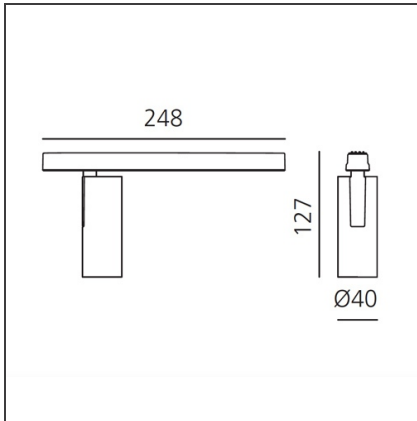

Vector Magnetic 40 - 28° 2700K DALI Brushed bronze

IP20   Dimmerable: 

DESIGN BY

Carlotta de Bevilacqua

DESCRIPTION

Four sizes with three different beam angles each (spot, flood, wide flood) obtained by means of refractive or hybrid optical units. Junction arm integrated in the spotlight's body to keep the barycentre aligned with the track and prevent any imbalance in possible suspension versions of the track. The junction allows 360° rotation and 90° tilting for maximum emission adjustment freedom.

TECHNICAL DRAWINGS

FEATURES

Article Code:	AP01320	Series:	Indoor, 2019 Artemide Collection
Colour:	Brushed Bronze		
Installation:	Track, Projector		
Environment:	Indoor		

DIMENSIONS

Height:	cm 12.7
Weight:	kg 0.3
Base Length:	cm 24.8
Inclination:	-90+90
Rotation:	cm 360