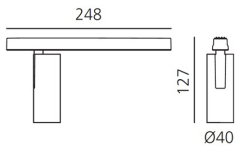

Vector Magnetic 40 - 28° 2700K DALI Brushed copper

Carlotta de Bevilacqua

IP20   Dimmbar: 

LUMINAIRE

- Watt: **10W**
- Lichtstrom (lm): **491lm**
- CCT: **2700K**
- Efficiency: **63%**
- Efficacy: **49.1lm/W**
- CRI: **90**
- Dimmable Typology: **Dali**

Anmerkungen

For operation use only Artemide Power Supply kit.

BESCHREIBUNG

Four sizes with three different beam angles each (spot, flood, wide flood) obtained by means of refractive or hybrid optical units. Junction arm integrated in the spotlight's body to keep the barycentre aligned with the track and prevent any imbalance in possible suspension versions of the track. The junction allows 360° rotation and 90° tilting for maximum emission adjustment freedom.

DIMENSION

- Höhe: **cm 12.7**
- Breite: **cm 4**
- Länge Fuß: **cm 24.8**
- Neigung: **-90+90**
- Drehung: **360°**
- Gewicht: **cm 0.3**

INKLUSIVE LICHTQUELLEN

- Kategorie: **Led**
- Anzahl: **1**
- Watt: **10W**
- Farbtemperatur(K): **2700K**
- CRI: **90**
- Color Tolerance: **MacAdam 3SDCM**
- Service Life: **L70 (6K) 50000h**