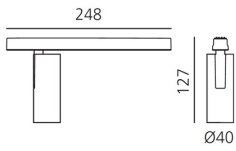

Vector Magnetic 40 - 28° 2700K DALI White

Carlotta de Bevilacqua

IP20   Dimmbar: 

LUMINAIRE

- Watt: **10W**
- Lichtstrom (lm): **491lm**
- CCT: **2700K**
- Efficiency: **63%**
- Efficacy: **49.1lm/W**
- CRI: **90**
- Dimmable Typology: **Dali**

Anmerkungen

For operation use only Artemide Power Supply kit.

BESCHREIBUNG

Four sizes with three different beam angles each (spot, flood, wide flood) obtained by means of refractive or hybrid optical units. Junction arm integrated in the spotlight's body to keep the barycentre aligned with the track and prevent any imbalance in possible suspension versions of the track. The junction allows 360° rotation and 90° tilting for maximum emission adjustment freedom.

DIMENSION

- Höhe: **cm 12.7**
- Breite: **cm 4**
- Länge Fuß: **cm 24.8**
- Neigung: **-90+90**
- Drehung: **360°**
- Gewicht: **cm 0.3**

INKLUSIVE LICHTQUELLEN

- Kategorie: **Led**
- Anzahl: **1**
- Watt: **10W**
- Farbtemperatur(K): **2700K**
- CRI: **90**
- Color Tolerance: **MacAdam 3SDCM**
- Service Life: **L70 (6K) 50000h**