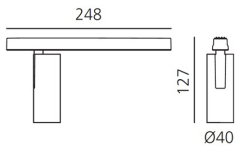

Vector Magnetic 40 - 28° 3000K DALI Black

Carlotta de Bevilacqua

IP20   Dimmbar: 

LUMINAIRE

- Watt: **10W**
- Lichtstrom (lm): **529lm**
- CCT: **3000K**
- Efficiency: **63%**
- Efficacy: **52.88lm/W**
- CRI: **90**
- Dimmable Typology: **Dali**

Anmerkungen

For operation use only Artemide Power Supply kit.

BESCHREIBUNG

Four sizes with three different beam angles each (spot, flood, wide flood) obtained by means of refractive or hybrid optical units. Junction arm integrated in the spotlight's body to keep the barycentre aligned with the track and prevent any imbalance in possible suspension versions of the track. The junction allows 360° rotation and 90° tilting for maximum emission adjustment freedom.

DIMENSION

- Höhe: **cm 12.7**
- Breite: **cm 4**
- Länge Fuß: **cm 24.8**
- Neigung: **-90+90**
- Drehung: **360°**
- Gewicht: **cm 0.3**

INKLUSIVE LICHTQUELLEN

- Kategorie: **Led**
- Anzahl: **1**
- Watt: **10W**
- Farbtemperatur(K): **3000K**
- Color Tolerance: **MacAdam 3SDCM**
- Service Life: **L70 (6K) 50000h**