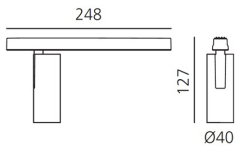

Vector Magnetic 40 - 28° 3000K DALI Brushed bronze

Carlotta de Bevilacqua

IP20   Dimmbar: 

LUMINAIRE

- Watt: **10W**
- Lichtstrom (lm): **529lm**
- CCT: **3000K**
- Efficiency: **63%**
- Efficacy: **52.88lm/W**
- CRI: **90**
- Dimmable Typology: **Dali**

Anmerkungen

For operation use only Artemide Power Supply kit.

BESCHREIBUNG

Four sizes with three different beam angles each (spot, flood, wide flood) obtained by means of refractive or hybrid optical units. Junction arm integrated in the spotlight's body to keep the barycentre aligned with the track and prevent any imbalance in possible suspension versions of the track. The junction allows 360° rotation and 90° tilting for maximum emission adjustment freedom.

DIMENSION

- Höhe: **cm 12.7**
- Breite: **cm 4**
- Länge Fuß: **cm 24.8**
- Neigung: **-90+90**
- Drehung: **360°**
- Gewicht: **cm 0.3**

INKLUSIVE LICHTQUELLEN

- Kategorie: **Led**
- Anzahl: **1**
- Watt: **10W**
- Farbtemperatur(K): **3000K**
- Color Tolerance: **MacAdam 3SDCM**
- Service Life: **L70 (6K) 50000h**