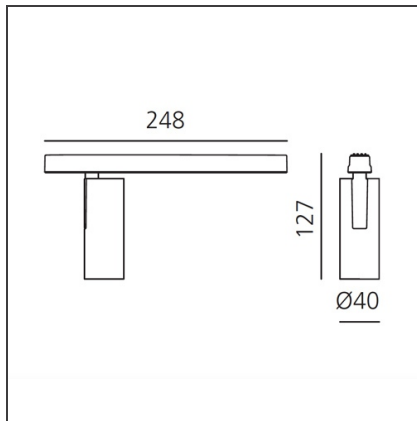

Vector Magnetic 40 - 28° 3000K DALI Brushed bronze

IP20   Dimmerable: 

DESIGN BY

Carlotta de Bevilacqua

DESCRIPTION

Four sizes with three different beam angles each (spot, flood, wide flood) obtained by means of refractive or hybrid optical units. Junction arm integrated in the spotlight's body to keep the barycentre aligned with the track and prevent any imbalance in possible suspension versions of the track. The junction allows 360° rotation and 90° tilting for maximum emission adjustment freedom.

TECHNICAL DRAWINGS

FEATURES

Article Code:	AP00320	Series:	Indoor, 2019
Colour:	Brushed Bronze		Artemide Collection
Installation:	Track, Projector		
Environment:	Indoor		

DIMENSIONS

Height:	cm 12.7
Weight:	kg 0.3
Base Length:	cm 24.8
Inclination:	-90+90
Rotation:	cm 360