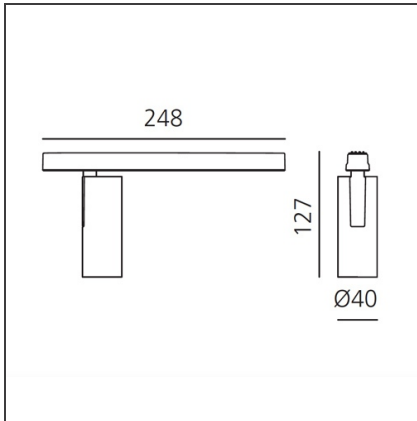

Vector Magnetic 40 - 28° 3000K DALI Brushed copper

IP20   Dimmerable: 

DESIGN BY

Carlotta de Bevilacqua

DESCRIPTION

Four sizes with three different beam angles each (spot, flood, wide flood) obtained by means of refractive or hybrid optical units. Junction arm integrated in the spotlight's body to keep the barycentre aligned with the track and prevent any imbalance in possible suspension versions of the track. The junction allows 360° rotation and 90° tilting for maximum emission adjustment freedom.

TECHNICAL DRAWINGS

FEATURES

Article Code:	AP00318	Series:	Indoor, 2019
Colour:	Brushed Copper		Artemide Collection
Installation:	Track, Projector		
Environment:	Indoor		

DIMENSIONS

Height:	cm 12.7
Weight:	kg 0.3
Base Length:	cm 24.8
Inclination:	-90+90
Rotation:	cm 360