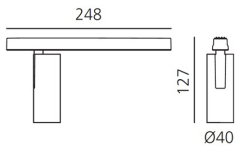

Vector Magnetic 40 - 28° 3000K DALI Brushed silver

Carlotta de Bevilacqua

IP20   Dimmbar: 

LUMINAIRE

- Watt: **10W**
- Lichtstrom (lm): **529lm**
- CCT: **3000K**
- Efficiency: **63%**
- Efficacy: **52.88lm/W**
- CRI: **90**
- Dimmable Typology: **Dali**

Anmerkungen

For operation use only Artemide Power Supply kit.

BESCHREIBUNG

Four sizes with three different beam angles each (spot, flood, wide flood) obtained by means of refractive or hybrid optical units. Junction arm integrated in the spotlight's body to keep the barycentre aligned with the track and prevent any imbalance in possible suspension versions of the track. The junction allows 360° rotation and 90° tilting for maximum emission adjustment freedom.

DIMENSION

- Höhe: **cm 12.7**
- Breite: **cm 4**
- Länge Fuß: **cm 24.8**
- Neigung: **-90+90**
- Drehung: **360°**
- Gewicht: **cm 0.3**

INKLUSIVE LICHTQUELLEN

- Kategorie: **Led**
- Anzahl: **1**
- Watt: **10W**
- Farbtemperatur(K): **3000K**
- Color Tolerance: **MacAdam 3SDCM**
- Service Life: **L70 (6K) 50000h**