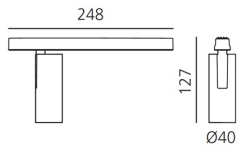

Vector Magnetic 40 - 28° 3000K DALI White

Carlotta de Bevilacqua

IP20   Dimmbar: 

LUMINAIRE

- Watt: **10W**
- Lichtstrom (lm): **529lm**
- CCT: **3000K**
- Efficiency: **63%**
- Efficacy: **52.88lm/W**
- CRI: **90**
- Dimmable Typology: **Dali**

Anmerkungen

For operation use only Artemide Power Supply kit.

BESCHREIBUNG

Four sizes with three different beam angles each (spot, flood, wide flood) obtained by means of refractive or hybrid optical units. Junction arm integrated in the spotlight's body to keep the barycentre aligned with the track and prevent any imbalance in possible suspension versions of the track. The junction allows 360° rotation and 90° tilting for maximum emission adjustment freedom.

DIMENSION

- Höhe: **cm 12.7**
- Breite: **cm 4**
- Länge Fuß: **cm 24.8**
- Neigung: **-90+90**
- Drehung: **360°**
- Gewicht: **cm 0.3**

INKLUSIVE LICHTQUELLEN

- Kategorie: **Led**
- Anzahl: **1**
- Watt: **10W**
- Farbtemperatur(K): **3000K**
- Color Tolerance: **MacAdam 3SDCM**
- Service Life: **L70 (6K) 50000h**