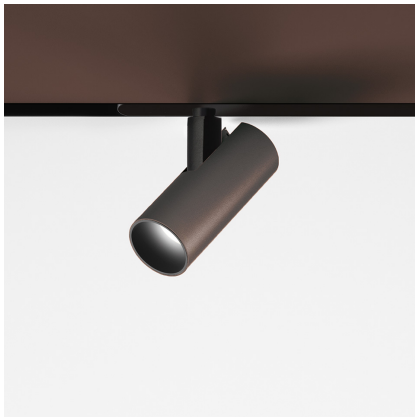

Vector Magnetic 40 - 28° 4000K DALI Brushed bronze

Carlotta de Bevilacqua

IP20   Dimmbar: 

LUMINAIRE

- Watt: **10W**
- Lichtstrom (lm): **566lm**
- CCT: **4000K**
- Efficiency: **63%**
- Efficacy: **56.65lm/W**
- CRI: **90**
- Dimmable Typology: **Dali**

Anmerkungen

For operation use only Artemide Power Supply kit.

BESCHREIBUNG

Four sizes with three different beam angles each (spot, flood, wide flood) obtained by means of refractive or hybrid optical units. Junction arm integrated in the spotlight's body to keep the barycentre aligned with the track and prevent any imbalance in possible suspension versions of the track. The junction allows 360° rotation and 90° tilting for maximum emission adjustment freedom.

ARTIKELNUMMER: AP05320

FUNKTIONEN

- Artikelnummer: **AP05320**
- Farbe: **Brushed Bronze**
- Installation: **ProjectorStromschiene**
- Serie: **Architectural Indoor, 2020 Artemide Collection**
- Anwendungsbereich: **Innenbeleuchtung**
- design: **Carlotta de Bevilacqua**

DIMENSION

- Höhe: **cm 12.7**
- Breite: **cm 4**
- Länge Fuß: **cm 24.8**
- Neigung: **-90+90**
- Drehung: **360°**
- Gewicht: **cm 0.3**

INKLUSIVE LICHTQUELLEN

- Kategorie: **Led**
- Anzahl: **1**
- Watt: **10W**
- Farbtemperatur(K): **4000K**
- Color Tolerance: **MacAdam 3SDCM**
- Service Life: **L70 (6K) 50000h**