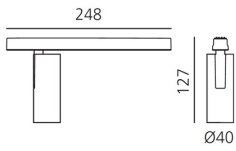

Vector Magnetic 40 - 28° 4000K DALI Brushed copper

Carlotta de Bevilacqua

IP20   Dimmbar: 

LUMINAIRE

- Watt: **10W**
- Lichtstrom (lm): **566lm**
- CCT: **4000K**
- Efficiency: **63%**
- Efficacy: **56.65lm/W**
- CRI: **90**
- Dimmable Typology: **Dali**

Anmerkungen

For operation use only Artemide Power Supply kit.

BESCHREIBUNG

Four sizes with three different beam angles each (spot, flood, wide flood) obtained by means of refractive or hybrid optical units. Junction arm integrated in the spotlight's body to keep the barycentre aligned with the track and prevent any imbalance in possible suspension versions of the track. The junction allows 360° rotation and 90° tilting for maximum emission adjustment freedom.

DIMENSION

- Höhe: **cm 12.7**
- Breite: **cm 4**
- Länge Fuß: **cm 24.8**
- Neigung: **-90+90**
- Drehung: **360°**
- Gewicht: **cm 0.3**

INKLUSIVE LICHTQUELLEN

- Kategorie: **Led**
- Anzahl: **1**
- Watt: **10W**
- Farbtemperatur(K): **4000K**
- Color Tolerance: **MacAdam 3SDCM**
- Service Life: **L70 (6K) 50000h**