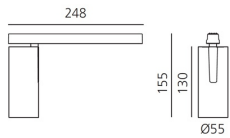

Vector Magnetic 55 - 16° 2700K DALI Black

Carlotta de Bevilacqua

IP20   Dimmbar: 

LUMINAIRE

- Watt: **26W**
- Lichtstrom (lm): **1434lm**
- CCT: **2700K**
- Efficiency: **64%**
- Efficacy: **55.14lm/W**
- CRI: **90**
- Dimmable Typology: **Dali**

Anmerkungen

For operation use only Artemide Power Supply kit.

BESCHREIBUNG

Four sizes with three different beam angles each (spot, flood, wide flood) obtained by means of refractive or hybrid optical units. Junction arm integrated in the spotlight's body to keep the barycentre aligned with the track and prevent any imbalance in possible suspension versions of the track. The junction allows 360° rotation and 90° tilting for maximum emission adjustment freedom.

DIMENSION

- Höhe: **cm 15.5**
- Breite: **cm 5.5**
- Länge Fuß: **cm 24.8**
- Neigung: **-90+90**
- Drehung: **360°**
- Gewicht: **cm 0.5**

INKLUSIVE LICHTQUELLEN

- Kategorie: **Led**
- Anzahl: **1**
- Watt: **26W**
- Farbtemperatur(K): **2700K**
- CRI: **90**
- Color Tolerance: **MacAdam 3SDCM**
- Service Life: **L70 (6K) 50000h**