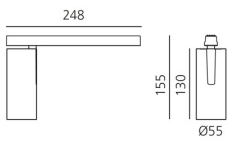

LUMINAIRE

- Watt: **26W**
- Lichtstrom (lm): **1434lm**
- CCT: **2700K**
- Efficiency: **64%**
- Efficacy: **55.14lm/W**
- CRI: **90**
- Dimmable Typology: **Dali**

Anmerkungen

For operation use only Artemide Power Supply kit.

BESCHREIBUNG

Four sizes with three different beam angles each (spot, flood, wide flood) obtained by means of refractive or hybrid optical units. Junction arm integrated in the spotlight's body to keep the barycentre aligned with the track and prevent any imbalance in possible suspension versions of the track. The junction allows 360° rotation and 90° tilting for maximum emission adjustment freedom.

ARTIKELNUMMER: AP11120

FUNKTIONEN

- Artikelnummer: **AP11120**
- Farbe: **Brushed Bronze**
- Installation: **ProjectorStromschiene**
- Serie: **Architectural Indoor, 2020 Artemide Collection**
- Anwendungsbereich: **Innenbeleuchtung**
- design: **Carlotta de Bevilacqua**

DIMENSION

- Höhe: **cm 15.5**
- Breite: **cm 5.5**
- Länge Fuß: **cm 24.8**
- Neigung: **-90+90**
- Drehung: **360°**
- Gewicht: **cm 0.5**

INKLUSIVE LICHTQUELLEN

- Kategorie: **Led**
- Anzahl: **1**
- Watt: **26W**
- Farbtemperatur(K): **2700K**
- CRI: **90**
- Color Tolerance: **MacAdam 3SDCM**
- Service Life: **L70 (6K) 50000h**