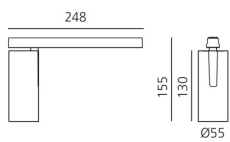

Vector Magnetic 55 - 16° 2700K DALI Brushed copper

Carlotta de Bevilacqua

IP20   Dimmbar: +  -

LUMINAIRE

- Watt: **26W**
- Lichtstrom (lm): **1434lm**
- CCT: **2700K**
- Efficiency: **64%**
- Efficacy: **55.14lm/W**
- CRI: **90**
- Dimmable Typology: **Dali**

Anmerkungen

For operation use only Artemide Power Supply kit.

BESCHREIBUNG

Four sizes with three different beam angles each (spot, flood, wide flood) obtained by means of refractive or hybrid optical units. Junction arm integrated in the spotlight's body to keep the barycentre aligned with the track and prevent any imbalance in possible suspension versions of the track. The junction allows 360° rotation and 90° tilting for maximum emission adjustment freedom.

DIMENSION

- Höhe: **cm 15.5**
- Breite: **cm 5.5**
- Länge Fuß: **cm 24.8**
- Neigung: **-90+90**
- Drehung: **360°**
- Gewicht: **cm 0.5**

INKLUSIVE LICHTQUELLEN

- Kategorie: **Led**
- Anzahl: **1**
- Watt: **26W**
- Farbtemperatur(K): **2700K**
- CRI: **90**
- Color Tolerance: **MacAdam 3SDCM**
- Service Life: **L70 (6K) 50000h**