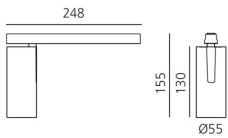

Vector Magnetic 55 - 16° 2700K DALI Brushed silver

Carlotta de Bevilacqua

IP20   Dimmbar: 

LUMINAIRE

- Watt: **26W**
- Lichtstrom (lm): **1434lm**
- CCT: **2700K**
- Efficiency: **64%**
- Efficacy: **55.14lm/W**
- CRI: **90**
- Dimmable Typology: **Dali**

Anmerkungen

For operation use only Artemide Power Supply kit.

BESCHREIBUNG

Four sizes with three different beam angles each (spot, flood, wide flood) obtained by means of refractive or hybrid optical units. Junction arm integrated in the spotlight's body to keep the barycentre aligned with the track and prevent any imbalance in possible suspension versions of the track. The junction allows 360° rotation and 90° tilting for maximum emission adjustment freedom.

DIMENSION

- Höhe: **cm 15.5**
- Breite: **cm 5.5**
- Länge Fuß: **cm 24.8**
- Neigung: **-90+90**
- Drehung: **360°**
- Gewicht: **cm 0.5**

INKLUSIVE LICHTQUELLEN

- Kategorie: **Led**
- Anzahl: **1**
- Watt: **26W**
- Farbtemperatur(K): **2700K**
- CRI: **90**
- Color Tolerance: **MacAdam 3SDCM**
- Service Life: **L70 (6K) 50000h**