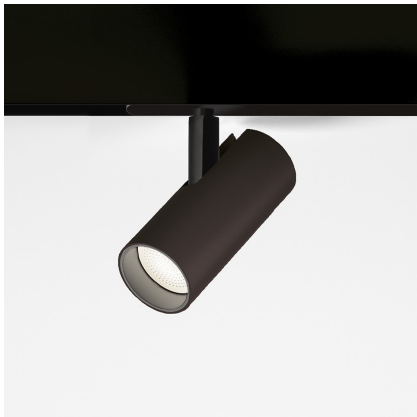

# Vector Magnetic 55 - 16° 3000K DALI Black

Carlotta de Bevilacqua

IP20   Dimmbar: 

## BESCHREIBUNG

Four sizes with three different beam angles each (spot, flood, wide flood) obtained by means of refractive or hybrid optical units. Junction arm integrated in the spotlight's body to keep the barycentre aligned with the track and prevent any imbalance in possible suspension versions of the track. The junction allows 360° rotation and 90° tilting for maximum emission adjustment freedom.

## FUNKTIONEN

- Artikelnummer: **AP10104**
- Farbe: **Black**
- Installation: **ProjectorStromschiene**
- Serie: **Architectural Indoor, 2020 Artemide Collection**
- Anwendungsbereich: **Innenbeleuchtung**
- design: **Carlotta de Bevilacqua**