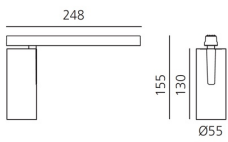

Vector Magnetic 55 - 16° 3000K DALI Brushed silver

Carlotta de Bevilacqua

IP20   Dimmbar: 

LUMINAIRE

- Watt: **26W**
- Lichtstrom (lm): **1492lm**
- CCT: **3000K**
- Efficiency: **64%**
- Efficacy: **57.4lm/W**
- CRI: **90**
- Dimmable Typology: **Dali**

Anmerkungen

For operation use only Artemide Power Supply kit.

BESCHREIBUNG

Four sizes with three different beam angles each (spot, flood, wide flood) obtained by means of refractive or hybrid optical units. Junction arm integrated in the spotlight's body to keep the barycentre aligned with the track and prevent any imbalance in possible suspension versions of the track. The junction allows 360° rotation and 90° tilting for maximum emission adjustment freedom.

DIMENSION

- Höhe: **cm 15.5**
- Breite: **cm 5.5**
- Länge Fuß: **cm 24.8**
- Neigung: **-90+90**
- Drehung: **360°**
- Gewicht: **cm 0.5**

INKLUSIVE LICHTQUELLEN

- Kategorie: **Led**
- Anzahl: **1**
- Watt: **26W**
- Farbtemperatur(K): **3000K**
- CRI: **90**
- Color Tolerance: **MacAdam 3SDCM**
- Service Life: **L70 (6K) 50000h**