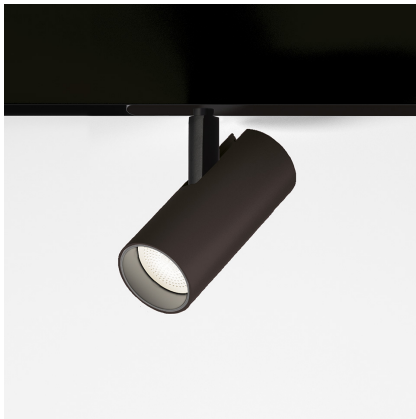

# Vector Magnetic 55 - 16° 4000K DALI Black

Carlotta de Bevilacqua

IP20   Dimmbar: 

## BESCHREIBUNG

Four sizes with three different beam angles each (spot, flood, wide flood) obtained by means of refractive or hybrid optical units. Junction arm integrated in the spotlight's body to keep the barycentre aligned with the track and prevent any imbalance in possible suspension versions of the track. The junction allows 360° rotation and 90° tilting for maximum emission adjustment freedom.

## FUNKTIONEN

- Artikelnummer: **AP15104**
- Farbe: **Black**
- Installation: **ProjectorStromschiene**
- Serie: **Architectural Indoor, 2020 Artemide Collection**
- Anwendungsbereich: **Innenbeleuchtung**
- design: **Carlotta de Bevilacqua**