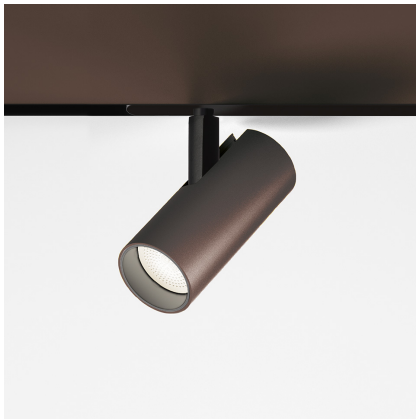

Vector Magnetic 55 - 16° 4000K DALI Brushed bronze

Carlotta de Bevilacqua

IP20   Dimmbar: 

LUMINAIRE

- Watt: **26W**
- Lichtstrom (lm): **1516lm**
- CCT: **4000K**
- Efficiency: **64%**
- Efficacy: **58.3lm/W**
- CRI: **90**
- Dimmable Typology: **Dali**

Anmerkungen

For operation use only Artemide Power Supply kit.

BESCHREIBUNG

Four sizes with three different beam angles each (spot, flood, wide flood) obtained by means of refractive or hybrid optical units. Junction arm integrated in the spotlight's body to keep the barycentre aligned with the track and prevent any imbalance in possible suspension versions of the track. The junction allows 360° rotation and 90° tilting for maximum emission adjustment freedom.

ARTIKELNUMMER: AP15120

FUNKTIONEN

- Artikelnummer: **AP15120**
- Farbe: **Brushed Bronze**
- Installation: **ProjectorStromschiene**
- Serie: **Architectural Indoor, 2020 Artemide Collection**
- Anwendungsbereich: **Innenbeleuchtung**
- design: **Carlotta de Bevilacqua**

DIMENSION

- Höhe: **cm 15.5**
- Breite: **cm 5.5**
- Länge Fuß: **cm 24.8**
- Neigung: **-90+90**
- Drehung: **360°**
- Gewicht: **cm 0.5**

INKLUSIVE LICHTQUELLEN

- Kategorie: **Led**
- Anzahl: **1**
- Watt: **26W**
- Farbtemperatur(K): **4000K**
- CRI: **90**
- Color Tolerance: **MacAdam 3SDCM**
- Service Life: **L70 (6K) 50000h**