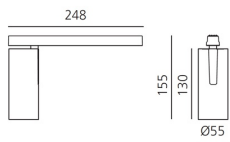

LUMINAIRE

- Watt: **26W**
- Lichtstrom (lm): **1516lm**
- CCT: **4000K**
- Efficiency: **64%**
- Efficacy: **58.3lm/W**
- CRI: **90**
- Dimmable Typology: **Dali**

Anmerkungen

For operation use only Artemide Power Supply kit.

BESCHREIBUNG

Four sizes with three different beam angles each (spot, flood, wide flood) obtained by means of refractive or hybrid optical units. Junction arm integrated in the spotlight's body to keep the barycentre aligned with the track and prevent any imbalance in possible suspension versions of the track. The junction allows 360° rotation and 90° tilting for maximum emission adjustment freedom.

ARTIKELNUMMER: AP15101

FUNKTIONEN

- Artikelnummer: **AP15101**
- Farbe: **White**
- Installation: **ProjectorStromschiene**
- Serie: **Architectural Indoor, 2020 Artemide Collection**
- Anwendungsbereich: **Innenbeleuchtung**
- design: **Carlotta de Bevilacqua**

DIMENSION

- Höhe: **cm 15.5**
- Breite: **cm 5.5**
- Länge Fuß: **cm 24.8**
- Neigung: **-90+90**
- Drehung: **360°**
- Gewicht: **cm 0.5**

INKLUSIVE LICHTQUELLEN

- Kategorie: **Led**
- Anzahl: **1**
- Watt: **26W**
- Farbtemperatur(K): **4000K**
- CRI: **90**
- Color Tolerance: **MacAdam 3SDCM**
- Service Life: **L70 (6K) 50000h**