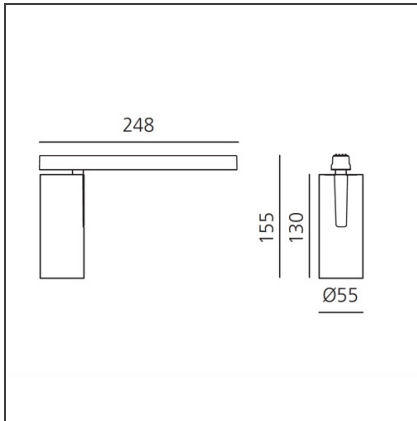

Vector Magnetic 55 - 16° 4000K DALI White

IP20   Dimmerable: 

DESIGN BY

Carlotta de Bevilacqua

DESCRIPTION

Four sizes with three different beam angles each (spot, flood, wide flood) obtained by means of refractive or hybrid optical units. Junction arm integrated in the spotlight's body to keep the barycentre aligned with the track and prevent any imbalance in possible suspension versions of the track. The junction allows 360° rotation and 90° tilting for maximum emission adjustment freedom.

TECHNICAL DRAWINGS

FEATURES

Article Code:	AP15101	Series:	Indoor, 2019 Artemide Collection
Colour:	White		
Installation:	Track, Projector		
Environment:	Indoor		

DIMENSIONS

Height:	cm 15.5
Weight:	kg 0.5
Base Length:	cm 24.8
Inclination:	-90+90
Rotation:	cm 360

Adjustable
dowsers - Vector
55
AP91500