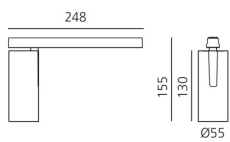

LUMINAIRE

- Watt: **26W**
- Lichtstrom (lm): **1408lm**
- CCT: **2700K**
- Efficiency: **62%**
- Efficacy: **54.16lm/W**
- CRI: **90**
- Dimmable Typology: **Dali**

Anmerkungen

For operation use only Artemide Power Supply kit.

BESCHREIBUNG

Four sizes with three different beam angles each (spot, flood, wide flood) obtained by means of refractive or hybrid optical units. Junction arm integrated in the spotlight's body to keep the barycentre aligned with the track and prevent any imbalance in possible suspension versions of the track. The junction allows 360° rotation and 90° tilting for maximum emission adjustment freedom.

ARTIKELNUMMER: AP11204

FUNKTIONEN

- Artikelnummer: **AP11204**
- Farbe: **Black**
- Installation: **ProjectorStromschiene**
- Serie: **Architectural Indoor, 2020 Artemide Collection**
- Anwendungsbereich: **Innenbeleuchtung**
- design: **Carlotta de Bevilacqua**

DIMENSION

- Höhe: **cm 15.5**
- Breite: **cm 5.5**
- Länge Fuß: **cm 24.8**
- Neigung: **-90+90**
- Drehung: **360°**
- Gewicht: **cm 0.5**

INKLUSIVE LICHTQUELLEN

- Kategorie: **Led**
- Anzahl: **1**
- Watt: **26W**
- Farbtemperatur(K): **2700K**
- CRI: **90**
- Color Tolerance: **MacAdam 3SDCM**
- Service Life: **L70 (6K) 50000h**