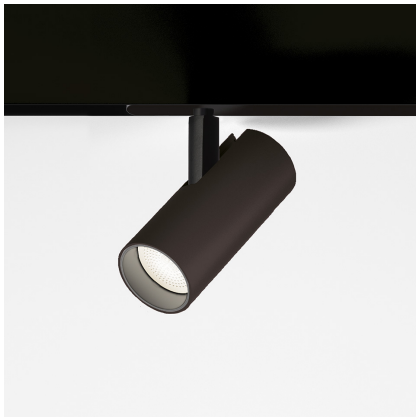

# Vector Magnetic 55 - 22° 2700K DALI Black

Carlotta de Bevilacqua

IP20   Dimmbar: 

## BESCHREIBUNG

Four sizes with three different beam angles each (spot, flood, wide flood) obtained by means of refractive or hybrid optical units. Junction arm integrated in the spotlight's body to keep the barycentre aligned with the track and prevent any imbalance in possible suspension versions of the track. The junction allows 360° rotation and 90° tilting for maximum emission adjustment freedom.

## FUNKTIONEN

- Artikelnummer: **AP11204**
- Farbe: **Black**
- Installation: **ProjectorStromschiene**
- Serie: **Architectural Indoor, 2020 Artemide Collection**
- Anwendungsbereich: **Innenbeleuchtung**
- design: **Carlotta de Bevilacqua**