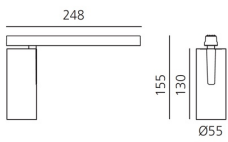

Vector Magnetic 55 - 22° 2700K DALI Brushed bronze

Carlotta de Bevilacqua

IP20   Dimmbar: 

LUMINAIRE

- Watt: **26W**
- Lichtstrom (lm): **1408lm**
- CCT: **2700K**
- Efficiency: **62%**
- Efficacy: **54.16lm/W**
- CRI: **90**
- Dimmable Typology: **Dali**

Anmerkungen

For operation use only Artemide Power Supply kit.

BESCHREIBUNG

Four sizes with three different beam angles each (spot, flood, wide flood) obtained by means of refractive or hybrid optical units. Junction arm integrated in the spotlight's body to keep the barycentre aligned with the track and prevent any imbalance in possible suspension versions of the track. The junction allows 360° rotation and 90° tilting for maximum emission adjustment freedom.

DIMENSION

- Höhe: **cm 15.5**
- Breite: **cm 5.5**
- Länge Fuß: **cm 24.8**
- Neigung: **-90+90**
- Drehung: **360°**
- Gewicht: **cm 0.5**

INKLUSIVE LICHTQUELLEN

- Kategorie: **Led**
- Anzahl: **1**
- Watt: **26W**
- Farbtemperatur(K): **2700K**
- CRI: **90**
- Color Tolerance: **MacAdam 3SDCM**
- Service Life: **L70 (6K) 50000h**