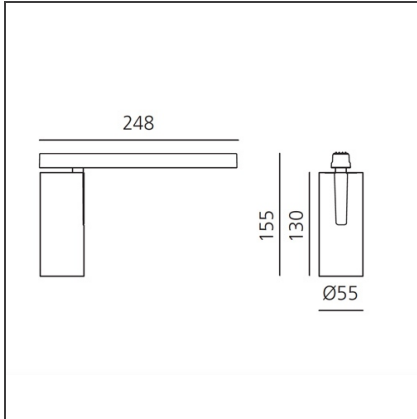

TECHNICAL DRAWINGS

FEATURES

Article Code:	AP11215	Series:	Indoor, 2019
Colour:	Brushed Silver		Artemide Collection
Installation:	Track, Projector		
Environment:	Indoor		

DIMENSIONS

Height:	cm 15.5
Weight:	kg 0.5
Base Length:	cm 24.8
Inclination:	-90+90
Rotation:	cm 360

INCLUDED SOURCES

Category:	LED	Color temperature (K):	2700K
Number:	1	Color Tolerance:	MacAdam 3SDCM
Watt:	26W	CRI:	90
Type:	0	Service Life:	L70 (6K) 50000h

LUMINAIRE

Watt:	26W	Delivered lumens output (lm):	1408lm
		CCT:	2700K
		Efficiency:	62%
		Efficacy:	54.16lm/W
		CRI:	90
		Dimmable Typology:	Dali

Notes

For operation use only Artemide Power Supply kit.