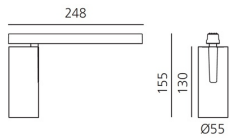

Vector Magnetic 55 - 22° 2700K DALI White

Carlotta de Bevilacqua

IP20   Dimmbar: 

LUMINAIRE

- Watt: **26W**
- Lichtstrom (lm): **1408lm**
- CCT: **2700K**
- Efficiency: **62%**
- Efficacy: **54.16lm/W**
- CRI: **90**
- Dimmable Typology: **Dali**

Anmerkungen

For operation use only Artemide Power Supply kit.

BESCHREIBUNG

Four sizes with three different beam angles each (spot, flood, wide flood) obtained by means of refractive or hybrid optical units. Junction arm integrated in the spotlight's body to keep the barycentre aligned with the track and prevent any imbalance in possible suspension versions of the track. The junction allows 360° rotation and 90° tilting for maximum emission adjustment freedom.

DIMENSION

- Höhe: **cm 15.5**
- Breite: **cm 5.5**
- Länge Fuß: **cm 24.8**
- Neigung: **-90+90**
- Drehung: **360°**
- Gewicht: **cm 0.5**

INKLUSIVE LICHTQUELLEN

- Kategorie: **Led**
- Anzahl: **1**
- Watt: **26W**
- Farbtemperatur(K): **2700K**
- CRI: **90**
- Color Tolerance: **MacAdam 3SDCM**
- Service Life: **L70 (6K) 50000h**