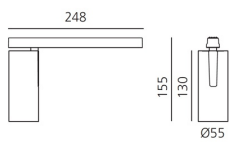

Vector Magnetic 55 - 22° 3000K DALI Black

Carlotta de Bevilacqua

IP20   Dimmbar: 

LUMINAIRE

- Watt: **26W**
- Lichtstrom (lm): **1466lm**
- CCT: **3000K**
- Efficiency: **62%**
- Efficacy: **56.37lm/W**
- CRI: **90**
- Dimmable Typology: **Dali**

Anmerkungen

For operation use only Artemide Power Supply kit.

BESCHREIBUNG

Four sizes with three different beam angles each (spot, flood, wide flood) obtained by means of refractive or hybrid optical units. Junction arm integrated in the spotlight's body to keep the barycentre aligned with the track and prevent any imbalance in possible suspension versions of the track. The junction allows 360° rotation and 90° tilting for maximum emission adjustment freedom.

DIMENSION

- Höhe: **cm 15.5**
- Breite: **cm 5.5**
- Länge Fuß: **cm 24.8**
- Neigung: **-90+90**
- Drehung: **360°**
- Gewicht: **cm 0.5**

INKLUSIVE LICHTQUELLEN

- Kategorie: **Led**
- Anzahl: **1**
- Watt: **26W**
- Farbtemperatur(K): **3000K**
- CRI: **90**
- Color Tolerance: **MacAdam 3SDCM**
- Service Life: **L70 (6K) 50000h**