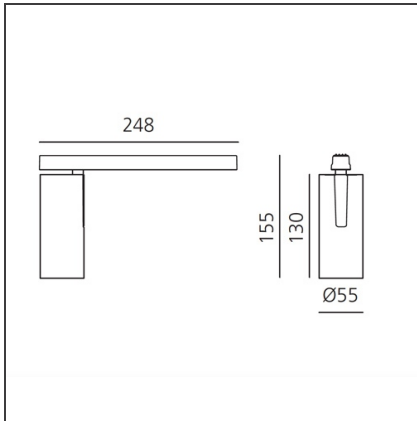

TECHNICAL DRAWINGS

FEATURES

Article Code:	AP10218	Series:	Indoor, 2019
Colour:	Brushed Copper		Artemide Collection
Installation:	Track, Projector		
Environment:	Indoor		

DIMENSIONS

Height:	cm 15.5
Weight:	kg 0.5
Base Length:	cm 24.8
Inclination:	-90+90
Rotation:	cm 360

INCLUDED SOURCES

Category:	LED	Color temperature (K):	3000K
Number:	1	Color Tolerance:	MacAdam 3SDCM
Watt:	26W	CRI:	90
Type:	0	Service Life:	L70 (6K) 50000h

LUMINAIRE

Watt:	26W	Delivered lumens output (lm):	1466lm
		CCT:	3000K
		Efficiency:	62%
		Efficacy:	56.37lm/W
		CRI:	90
		Dimmable Typology:	Dali

Notes

For operation use only Artemide Power Supply kit.