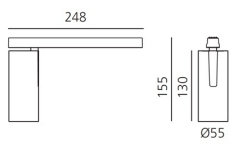

LUMINAIRE

- Watt: **26W**
- Lichtstrom (lm): **1466lm**
- CCT: **3000K**
- Efficiency: **62%**
- Efficacy: **56.37lm/W**
- CRI: **90**
- Dimmable Typology: **Dali**

Anmerkungen

For operation use only Artemide Power Supply kit.

BESCHREIBUNG

Four sizes with three different beam angles each (spot, flood, wide flood) obtained by means of refractive or hybrid optical units. Junction arm integrated in the spotlight's body to keep the barycentre aligned with the track and prevent any imbalance in possible suspension versions of the track. The junction allows 360° rotation and 90° tilting for maximum emission adjustment freedom.

ARTIKELNUMMER: AP10215

FUNKTIONEN

- Artikelnummer: **AP10215**
- Farbe: **Brushed Silver**
- Installation: **Stromschiene**
- Serie: **Architectural Indoor, 2020 Artemide Collection**
- Anwendungsbereich: **Innenbeleuchtung**
- design: **Carlotta de Bevilacqua**

DIMENSION

- Höhe: **cm 15.5**
- Breite: **cm 5.5**
- Länge Fuß: **cm 24.8**
- Neigung: **-90+90**
- Drehung: **360°**
- Gewicht: **cm 0.5**

INKLUSIVE LICHTQUELLEN

- Kategorie: **Led**
- Anzahl: **1**
- Watt: **26W**
- Farbtemperatur(K): **3000K**
- CRI: **90**
- Color Tolerance: **MacAdam 3SDCM**
- Service Life: **L70 (6K) 50000h**