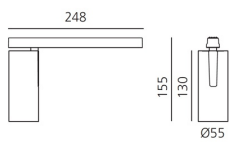

Vector Magnetic 55 - 22° 4000K DALI Black

Carlotta de Bevilacqua

IP20   Dimmbar: 

LUMINAIRE

- Watt: **26W**
- Lichtstrom (lm): **1489lm**
- CCT: **4000K**
- Efficiency: **62%**
- Efficacy: **57.26lm/W**
- CRI: **90**
- Dimmable Typology: **Dali**

Anmerkungen

For operation use only Artemide Power Supply kit.

BESCHREIBUNG

Four sizes with three different beam angles each (spot, flood, wide flood) obtained by means of refractive or hybrid optical units. Junction arm integrated in the spotlight's body to keep the barycentre aligned with the track and prevent any imbalance in possible suspension versions of the track. The junction allows 360° rotation and 90° tilting for maximum emission adjustment freedom.

DIMENSION

- Höhe: **cm 15.5**
- Breite: **cm 5.5**
- Länge Fuß: **cm 24.8**
- Neigung: **-90+90**
- Drehung: **360°**
- Gewicht: **cm 0.5**

INKLUSIVE LICHTQUELLEN

- Kategorie: **Led**
- Anzahl: **1**
- Watt: **26W**
- Farbtemperatur(K): **4000K**
- CRI: **90**
- Color Tolerance: **MacAdam 3SDCM**
- Service Life: **L70 (6K) 50000h**