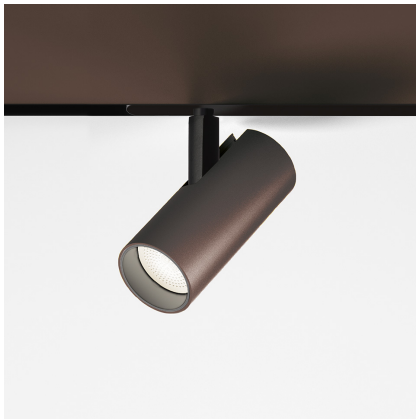

Vector Magnetic 55 - 22° 4000K DALI Brushed bronze

Carlotta de Bevilacqua

IP20   Dimmbar: 

LUMINAIRE

- Watt: **26W**
- Lichtstrom (lm): **1489lm**
- CCT: **4000K**
- Efficiency: **62%**
- Efficacy: **57.26lm/W**
- CRI: **90**
- Dimmable Typology: **Dali**

Anmerkungen

For operation use only Artemide Power Supply kit.

BESCHREIBUNG

Four sizes with three different beam angles each (spot, flood, wide flood) obtained by means of refractive or hybrid optical units. Junction arm integrated in the spotlight's body to keep the barycentre aligned with the track and prevent any imbalance in possible suspension versions of the track. The junction allows 360° rotation and 90° tilting for maximum emission adjustment freedom.

ARTIKELNUMMER: AP15220

FUNKTIONEN

- Artikelnummer: **AP15220**
- Farbe: **Brushed Bronze**
- Installation: **ProjectorStromschiene**
- Serie: **Architectural Indoor, 2020 Artemide Collection**
- Anwendungsbereich: **Innenbeleuchtung**
- design: **Carlotta de Bevilacqua**

DIMENSION

- Höhe: **cm 15.5**
- Breite: **cm 5.5**
- Länge Fuß: **cm 24.8**
- Neigung: **-90+90**
- Drehung: **360°**
- Gewicht: **cm 0.5**

INKLUSIVE LICHTQUELLEN

- Kategorie: **Led**
- Anzahl: **1**
- Watt: **26W**
- Farbtemperatur(K): **4000K**
- CRI: **90**
- Color Tolerance: **MacAdam 3SDCM**
- Service Life: **L70 (6K) 50000h**