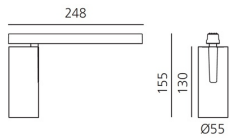

Vector Magnetic 55 - 22° 4000K DALI Brushed bronze

Carlotta de Bevilacqua

IP20   Dimmbar: 

LUMINAIRE

- Watt: **26W**
- Lichtstrom (lm): **1489lm**
- CCT: **4000K**
- Efficiency: **62%**
- Efficacy: **57.26lm/W**
- CRI: **90**
- Dimmable Typology: **Dali**

Anmerkungen

For operation use only Artemide Power Supply kit.

BESCHREIBUNG

Four sizes with three different beam angles each (spot, flood, wide flood) obtained by means of refractive or hybrid optical units. Junction arm integrated in the spotlight's body to keep the barycentre aligned with the track and prevent any imbalance in possible suspension versions of the track. The junction allows 360° rotation and 90° tilting for maximum emission adjustment freedom.

DIMENSION

- Höhe: **cm 15.5**
- Breite: **cm 5.5**
- Länge Fuß: **cm 24.8**
- Neigung: **-90+90**
- Drehung: **360°**
- Gewicht: **cm 0.5**

INKLUSIVE LICHTQUELLEN

- Kategorie: **Led**
- Anzahl: **1**
- Watt: **26W**
- Farbtemperatur(K): **4000K**
- CRI: **90**
- Color Tolerance: **MacAdam 3SDCM**
- Service Life: **L70 (6K) 50000h**