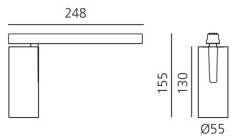

Vector Magnetic 55 - 22° 4000K DALI Brushed copper

Carlotta de Bevilacqua

IP20   Dimmbar: 

LUMINAIRE

- Watt: **26W**
- Lichtstrom (lm): **1489lm**
- CCT: **4000K**
- Efficiency: **62%**
- Efficacy: **57.26lm/W**
- CRI: **90**
- Dimmable Typology: **Dali**

Anmerkungen

For operation use only Artemide Power Supply kit.

BESCHREIBUNG

Four sizes with three different beam angles each (spot, flood, wide flood) obtained by means of refractive or hybrid optical units. Junction arm integrated in the spotlight's body to keep the barycentre aligned with the track and prevent any imbalance in possible suspension versions of the track. The junction allows 360° rotation and 90° tilting for maximum emission adjustment freedom.

DIMENSION

- Höhe: **cm 15.5**
- Breite: **cm 5.5**
- Länge Fuß: **cm 24.8**
- Neigung: **-90+90**
- Drehung: **360°**
- Gewicht: **cm 0.5**

INKLUSIVE LICHTQUELLEN

- Kategorie: **Led**
- Anzahl: **1**
- Watt: **26W**
- Farbtemperatur(K): **4000K**
- CRI: **90**
- Color Tolerance: **MacAdam 3SDCM**
- Service Life: **L70 (6K) 50000h**