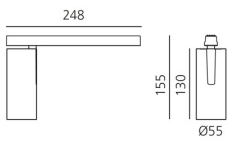

Vector Magnetic 55 - 22° 4000K DALI White

Carlotta de Bevilacqua

IP20   Dimmbar: 

LUMINAIRE

- Watt: **26W**
- Lichtstrom (lm): **1489lm**
- CCT: **4000K**
- Efficiency: **62%**
- Efficacy: **57.26lm/W**
- CRI: **90**
- Dimmable Typology: **Dali**

Anmerkungen

For operation use only Artemide Power Supply kit.

BESCHREIBUNG

Four sizes with three different beam angles each (spot, flood, wide flood) obtained by means of refractive or hybrid optical units. Junction arm integrated in the spotlight's body to keep the barycentre aligned with the track and prevent any imbalance in possible suspension versions of the track. The junction allows 360° rotation and 90° tilting for maximum emission adjustment freedom.

DIMENSION

- Höhe: **cm 15.5**
- Breite: **cm 5.5**
- Länge Fuß: **cm 24.8**
- Neigung: **-90+90**
- Drehung: **360°**
- Gewicht: **cm 0.5**

INKLUSIVE LICHTQUELLEN

- Kategorie: **Led**
- Anzahl: **1**
- Watt: **26W**
- Farbtemperatur(K): **4000K**
- CRI: **90**
- Color Tolerance: **MacAdam 3SDCM**
- Service Life: **L70 (6K) 50000h**