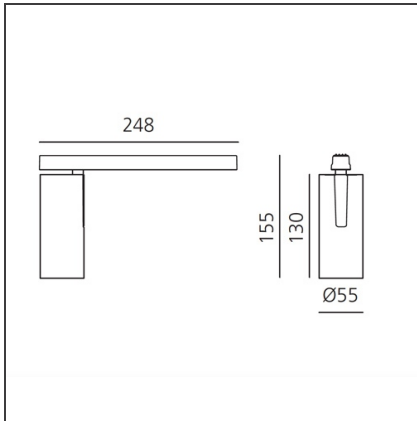

Vector Magnetic 55 - 22° 4000K DALI White

IP20   Dimmerable: 

DESIGN BY

Carlotta de Bevilacqua

DESCRIPTION

Four sizes with three different beam angles each (spot, flood, wide flood) obtained by means of refractive or hybrid optical units. Junction arm integrated in the spotlight's body to keep the barycentre aligned with the track and prevent any imbalance in possible suspension versions of the track. The junction allows 360° rotation and 90° tilting for maximum emission adjustment freedom.

TECHNICAL DRAWINGS

FEATURES

Article Code:	AP15201	Series:	Indoor, 2019 Artemide Collection
Colour:	White		
Installation:	Track, Projector		
Environment:	Indoor		

DIMENSIONS

Height:	cm 15.5
Weight:	kg 0.5
Base Length:	cm 24.8
Inclination:	-90+90
Rotation:	cm 360

Adjustable
dowsers - Vector
55
AP91500