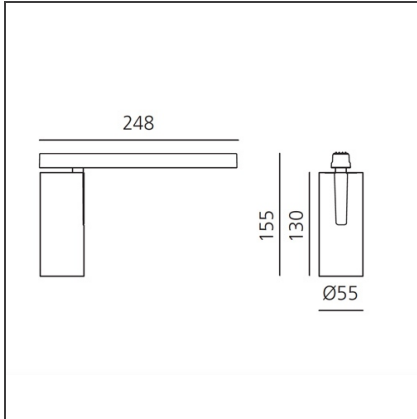

Vector Magnetic 55 - 26W 16° 2700K DALI Black

IP20   Dimmerable:  -

DESIGN BY

Carlotta de Bevilacqua

DESCRIPTION

Two sizes with three different beam angles each (spot, flood, wide flood) obtained by means of refractive or hybrid optical units. Junction arm integrated in the spotlight's body to keep the barycentre aligned with the track and prevent any imbalance in possible suspension versions of the track. The junction allows 360° rotation and 90° tilting for maximum emission adjustment freedom.

TECHNICAL DRAWINGS

FEATURES

Article Code:	AP11104	Series:	Indoor, 2018 Artemide Collection
Colour:	Black		
Installation:	Projector, Track		
Environment:	Indoor		

DIMENSIONS

Height:	cm 15.5
Base Length:	cm 24.8
Inclination:	-90+90
Rotation:	cm 360

Adjustable
dowsers - Vector
55
AP91500