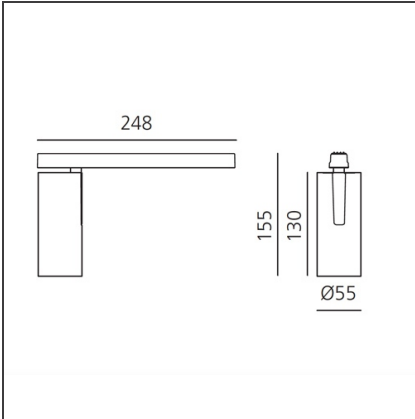

TECHNISCHE ZEICHNUNGEN

FUNKTIONEN

Artikelnummer:	AP11120	Serie:	Indoor, 2019 Artemide Collection
Farbe:	Brushed bronze		
Installation:	Stromschiene, Projector		
Anwendungsbereich:	Innenbeleuchtung		

DIMENSION

Höhe:	cm 15.5
Gewicht:	kg 0.5
Länge Fuß:	cm 24.8
Neigung:	-90+90
Drehung:	cm 360

INKLUSIVE LEUCHTMITTEL

Kategorie:	LED	Farbtemperatur(K):	2700K
Anzahl:	1	Color Tolerance:	MacAdam 3SDCM
Watt:	26W	CRI:	90
Typ:	0	Service Life:	L70 (6K) 50000h

LUMINAIRE

Watt:	26W	Lichtstrom (lm):	1434lm
		CCT:	2700K
		Efficiency:	64%
		Efficacy:	55.14lm/W
		CRI:	90
		Dimmable Typology:	Dali

Anmerkungen

For operation use only Artemide Power Supply kit.