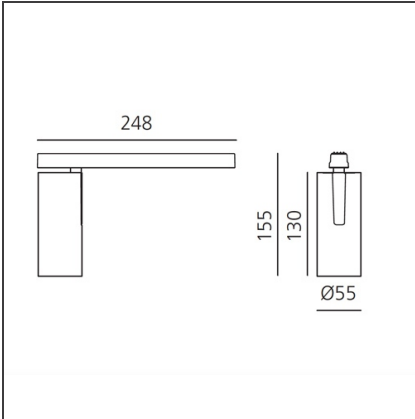

Vector Magnetic 55 - 26W 16° 2700K DALI Brushed bronze

IP20   Dimmerable: 

DESIGN BY

Carlotta de Bevilacqua

DESCRIPTION

Two sizes with three different beam angles each (spot, flood, wide flood) obtained by means of refractive or hybrid optical units. Junction arm integrated in the spotlight's body to keep the barycentre aligned with the track and prevent any imbalance in possible suspension versions of the track. The junction allows 360° rotation and 90° tilting for maximum emission adjustment freedom.

TECHNICAL DRAWINGS

FEATURES

Article Code:	AP11120	Series:	Indoor, 2018
Colour:	Brushed bronze		Artemide Collection
Installation:	Projector, Track		
Environment:	Indoor		

DIMENSIONS

Height:	cm 15.5
Base Length:	cm 24.8
Inclination:	-90+90
Rotation:	cm 360

Adjustable
dowsers - Vector
55
AP91500