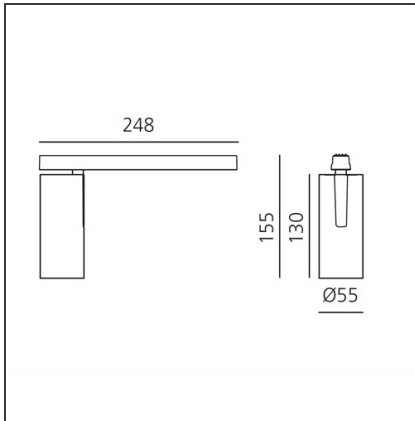

TECHNISCHE ZEICHNUNGEN

FUNKTIONEN

Artikelnummer:	AP11115	Serie:	Indoor, 2019 Artemide Collection
Farbe:	Brushed silver		
Installation:	Stromschiene, Projector		
Anwendungsbereich:	Innenbeleuchtung		

DIMENSION

Höhe:	cm 15.5
Gewicht:	kg 0.5
Länge Fuß:	cm 24.8
Neigung:	-90+90
Drehung:	cm 360

INKLUSIVE LEUCHTMITTEL

Kategorie:	LED	Farbtemperatur(K):	2700K
Anzahl:	1	Color Tolerance:	MacAdam 3SDCM
Watt:	26W	CRI:	90
Typ:	0	Service Life:	L70 (6K) 50000h

LUMINAIRE

Watt:	26W	Lichtstrom (lm):	1434lm
		CCT:	2700K
		Efficiency:	64%
		Efficacy:	55.14lm/W
		CRI:	90
		Dimmable Typology:	Dali

Anmerkungen

For operation use only Artemide Power Supply kit.