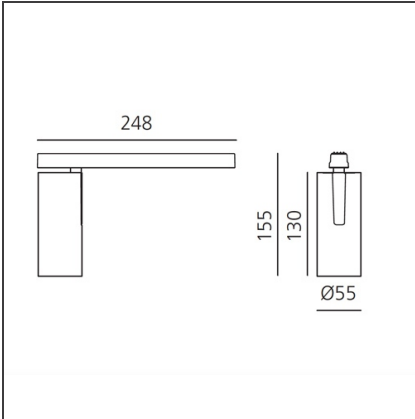

Vector Magnetic 55 - 26W 16° 2700K DALI Brushed silver

IP20   Dimmerable: 

DESIGN BY

Carlotta de Bevilacqua

DESCRIPTION

Two sizes with three different beam angles each (spot, flood, wide flood) obtained by means of refractive or hybrid optical units. Junction arm integrated in the spotlight's body to keep the barycentre aligned with the track and prevent any imbalance in possible suspension versions of the track. The junction allows 360° rotation and 90° tilting for maximum emission adjustment freedom.

TECHNICAL DRAWINGS

FEATURES

Article Code:	AP11115	Series:	Indoor, 2018
Colour:	Brushed silver		Artemide Collection
Installation:	Projector, Track		
Environment:	Indoor		

DIMENSIONS

Height:	cm 15.5
Base Length:	cm 24.8
Inclination:	-90+90
Rotation:	cm 360

Adjustable
dowsers - Vector
55
AP91500