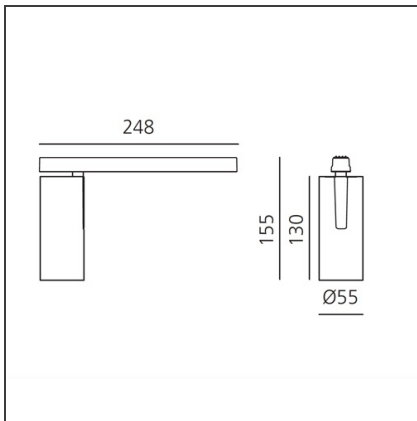

Vector Magnetic 55 - 26W 16° 2700K DALI White

IP20   Dimmbar: +  -

DESIGN

Carlotta de Bevilacqua

BESCHREIBUNG

Two sizes with three different beam angles each (spot, flood, wide flood) obtained by means of refractive or hybrid optical units. Junction arm integrated in the spotlight's body to keep the barycentre aligned with the track and prevent any imbalance in possible suspension versions of the track. The junction allows 360° rotation and 90° tilting for maximum emission adjustment freedom.

TECHNISCHE ZEICHNUNGEN

FUNKTIONEN

Artikelnummer:	AP11101	Serie:	Indoor, 2019 Artemide Collection
Farbe:	White		
Installation:	Stromschiene, Projector		
Anwendungsbereich:	Innenbeleuchtung		

DIMENSION

Höhe:	cm 15.5
Gewicht:	kg 0.5
Länge Fuß:	cm 24.8
Neigung:	-90+90
Drehung:	cm 360

Adjustable
dowsers - Vector
55
AP91500