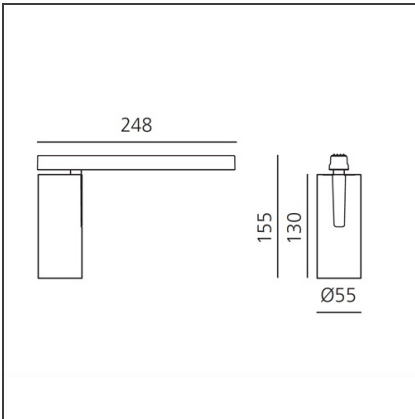

Vector Magnetic 55 - 26W 16° 3000K DALI Brushed bronze

IP20   Dimmbar: +  -

DESIGN

Carlotta de Bevilacqua

BESCHREIBUNG

Two sizes with three different beam angles each (spot, flood, wide flood) obtained by means of refractive or hybrid optical units. Junction arm integrated in the spotlight's body to keep the barycentre aligned with the track and prevent any imbalance in possible suspension versions of the track. The junction allows 360° rotation and 90° tilting for maximum emission adjustment freedom.

TECHNISCHE ZEICHNUNGEN

FUNKTIONEN

Artikelnummer:	AP10120	Serie:	Indoor, 2018 Artemide Collection
Farbe:	Brushed bronze		
Installation:	Projector, Stromschiene		
Anwendungsbereich:	Innenbeleuchtung		

DIMENSION

Höhe:	cm 15.5
Länge Fuß:	cm 24.8
Neigung:	-90+90
Drehung:	cm 360

INKLUSIVE LEUCHTMITTEL

Kategorie:	LED	Farbtemperatur(K):	3000K
Anzahl:	1	Color Tolerance:	MacAdam 3SDCM
Watt:	26W	CRI:	90
Typ:	0	Service Life:	L70 (6K) 50000h

LUMINAIRE

Watt:	26W	Lichtstrom (lm):	1492lm
		CCT:	3000K
		Efficiency:	64%
		Efficacy:	57.40lm/W
		CRI:	90
		Dimmable Typology:	Dali

Anmerkungen

For operation use only Artemide Power Supply kit.

ZUBEHÖR

Accessories holder
- Vector 55
AP91100