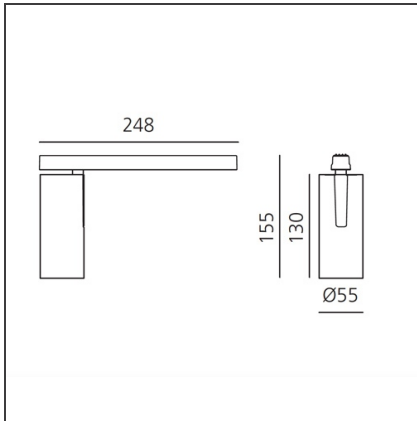

TECHNICAL DRAWINGS

FEATURES

Article Code:	AP10120	Series:	Indoor, 2018 Artemide Collection
Colour:	Brushed bronze		
Installation:	Projector, Track		
Environment:	Indoor		

DIMENSIONS

Height:	cm 15.5
Base Length:	cm 24.8
Inclination:	-90+90
Rotation:	cm 360

INCLUDED SOURCES

Category:	LED	Color temperature (K):	3000K
Number:	1	Color Tolerance:	MacAdam 3SDCM
Watt:	26W	CRI:	90
Type:	0	Service Life:	L70 (6K) 50000h

LUMINAIRE

Watt:	26W	Delivered lumens output (lm):	1492lm
		CCT:	3000K
		Efficiency:	64%
		Efficacy:	57.40lm/W
		CRI:	90
		Dimmable Typology:	Dali

Notes

For operation use only Artemide Power Supply kit.