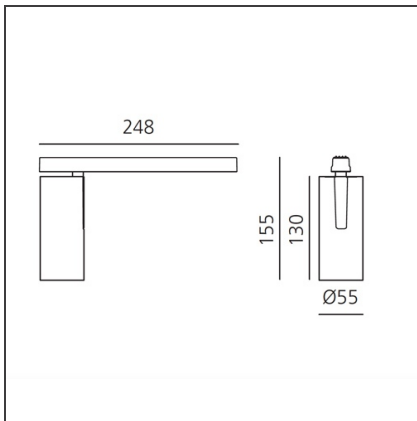

TECHNISCHE ZEICHNUNGEN

FUNKTIONEN

Artikelnummer:	AP10118	Serie:	Indoor, 2019 Artemide Collection
Farbe:	Brushed copper		
Installation:	Stromschiene, Projector		
Anwendungsbereich:	Innenbeleuchtung		

DIMENSION

Höhe:	cm 15.5
Gewicht:	kg 0.5
Länge Fuß:	cm 24.8
Neigung:	-90+90
Drehung:	cm 360

INKLUSIVE LEUCHTMITTEL

Kategorie:	LED	Farbtemperatur(K):	3000K
Anzahl:	1	Color Tolerance:	MacAdam 3SDCM
Watt:	26W	CRI:	90
Typ:	0	Service Life:	L70 (6K) 50000h

LUMINAIRE

Watt:	26W	Lichtstrom (lm):	1492lm
		CCT:	3000K
		Efficiency:	64%
		Efficacy:	57.40lm/W
		CRI:	90
		Dimmable Typology:	Dali

Anmerkungen

For operation use only Artemide Power Supply kit.