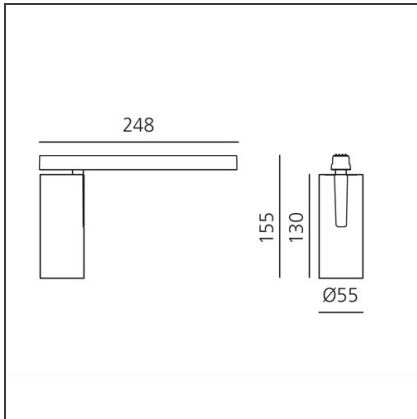

TECHNISCHE ZEICHNUNGEN

FUNKTIONEN

Artikelnummer:	AP10115	Serie:	Indoor, 2019 Artemide Collection
Farbe:	Brushed silver		
Installation:	Stromschiene, Projector		
Anwendungsbereich:	Innenbeleuchtung		

DIMENSION

Höhe:	cm 15.5
Gewicht:	kg 0.5
Länge Fuß:	cm 24.8
Neigung:	-90+90
Drehung:	cm 360

INKLUSIVE LEUCHTMITTEL

Kategorie:	LED	Farbtemperatur(K):	3000K
Anzahl:	1	Color Tolerance:	MacAdam 3SDCM
Watt:	26W	CRI:	90
Typ:	0	Service Life:	L70 (6K) 50000h

LUMINAIRE

Watt:	26W	Lichtstrom (lm):	1492lm
		CCT:	3000K
		Efficiency:	64%
		Efficacy:	57.40lm/W
		CRI:	90
		Dimmable Typology:	Dali

Anmerkungen

For operation use only Artemide Power Supply kit.