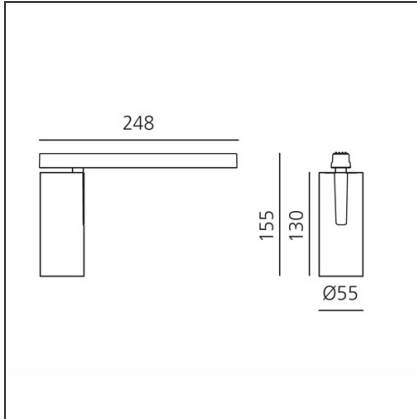

Vector Magnetic 55 - 26W 16° 3000K DALI Brushed silver

IP20   Dimmerable: +  -

DESIGN BY

Carlotta de Bevilacqua

DESCRIPTION

Two sizes with three different beam angles each (spot, flood, wide flood) obtained by means of refractive or hybrid optical units. Junction arm integrated in the spotlight's body to keep the barycentre aligned with the track and prevent any imbalance in possible suspension versions of the track. The junction allows 360° rotation and 90° tilting for maximum emission adjustment freedom.

TECHNICAL DRAWINGS

FEATURES

Article Code:	AP10115	Series:	Indoor, 2018
Colour:	Brushed silver		Artemide Collection
Installation:	Projector, Track		
Environment:	Indoor		

DIMENSIONS

Height:	cm 15.5
Base Length:	cm 24.8
Inclination:	-90+90
Rotation:	cm 360

Adjustable
dowsers - Vector
55
AP91500