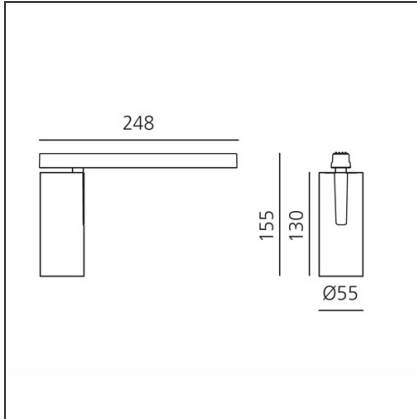

Vector Magnetic 55 - 26W 16° 3000K DALI White

IP20   Dimmbar: 

DESIGN

Carlotta de Bevilacqua

BESCHREIBUNG

Two sizes with three different beam angles each (spot, flood, wide flood) obtained by means of refractive or hybrid optical units. Junction arm integrated in the spotlight's body to keep the barycentre aligned with the track and prevent any imbalance in possible suspension versions of the track. The junction allows 360° rotation and 90° tilting for maximum emission adjustment freedom.

TECHNISCHE ZEICHNUNGEN

FUNKTIONEN

Artikelnummer:	AP10101	Serie:	Indoor, 2018 Artemide Collection
Farbe:	White		
Installation:	Projector, Stromschiene		
Anwendungsbereich:	Innenbeleuchtung		

DIMENSION

Höhe:	cm 15.5
Länge Fuß:	cm 24.8
Neigung:	-90+90
Drehung:	cm 360

Adjustable
dowsers - Vector
55
AP91500