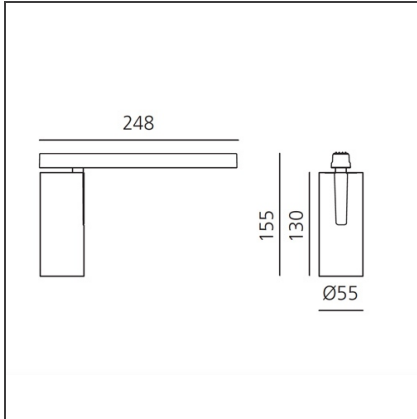

TECHNICAL DRAWINGS

FEATURES

Article Code:	AP10101	Series:	Indoor, 2018 Artemide Collection
Colour:	White		
Installation:	Projector, Track		
Environment:	Indoor		

DIMENSIONS

Height:	cm 15.5
Base Length:	cm 24.8
Inclination:	-90+90
Rotation:	cm 360

INCLUDED SOURCES

Category:	LED	Color temperature (K):	3000K
Number:	1	Color Tolerance:	MacAdam 3SDCM
Watt:	26W	CRI:	90
Type:	0	Service Life:	L70 (6K) 50000h

LUMINAIRE

Watt:	26W	Delivered lumens output (lm):	1492lm
		CCT:	3000K
		Efficiency:	64%
		Efficacy:	57.40lm/W
		CRI:	90
		Dimmable Typology:	Dali

Notes

For operation use only Artemide Power Supply kit.