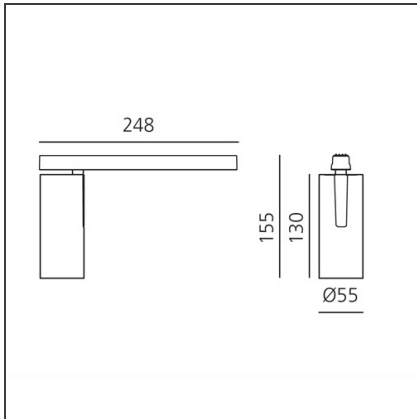

TECHNISCHE ZEICHNUNGEN

FUNKTIONEN

Artikelnummer:	AP15104	Serie:	Indoor, 2018 Artemide Collection
Farbe:	Black		
Installation:	Projector, Stromschiene		
Anwendungsbereich:	Innenbeleuchtung		

DIMENSION

Höhe:	cm 15.5
Länge Fuß:	cm 24.8
Neigung:	-90+90
Drehung:	cm 360

INKLUSIVE LEUCHTMITTEL

Kategorie:	LED	Farbtemperatur(K):	4000K
Anzahl:	1	Color Tolerance:	MacAdam 3SDCM
Watt:	26W	CRI:	90
Typ:	0	Service Life:	L70 (6K) 50000h

LUMINAIRE

Watt:	26W	Lichtstrom (lm):	1516lm
		CCT:	4000K
		Efficiency:	64%
		Efficacy:	58.30lm/W
		CRI:	90
		Dimmable Typology:	Dali

Anmerkungen

For operation use only Artemide Power Supply kit.